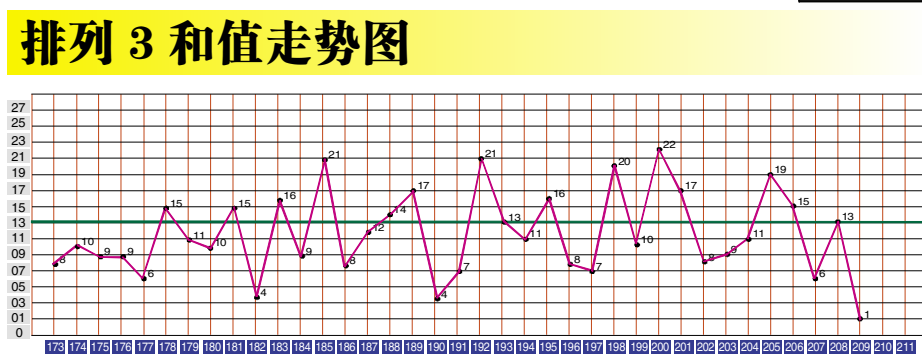

排列3 近期开奖号码分布图

Main table containing lottery results, distribution graphs (百位数, 十位数, 个位数), and analysis columns (和尾, 和值, 跨度).

0-9分布分析: 组选图上看,号码重心在左右两侧... 和值与跨度分析: 和值本期在小数值区1点开出... 四码参考: 0379

Table for '冷热预警' (Hot/Cold Alerts) with columns for '序号', '冷态指标', '遗漏期数', '历史最大遗漏', '平均遗漏', '预警级别', '跟踪周期'.

点评: 三期来,和值大振幅上下布局,但三期均为中小以下小和值出号... 和值参考: 2,8,10,11,23

Large advertisement for 'ZBM 智博彩通' featuring a congratulatory message to a winner and a list of services for various lottery types like '排三', '大乐透', and '彩票'. Includes contact info for WeChat and phone.