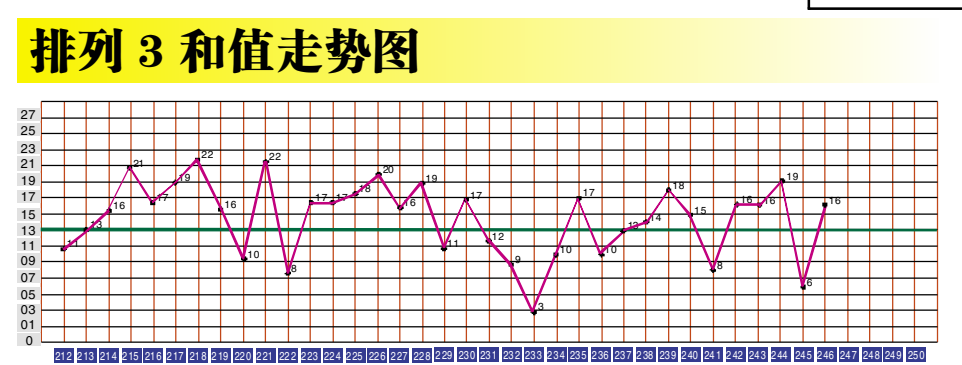

排列3 近期开奖号码分布图

Main data table for 排列3 lottery results, including columns for date, winning numbers, and various statistical charts like 0-9 distribution, odd-even, and sum trends.

0-9分布图分析: 组选图上看,号码重心在右侧热出,热码1,9,温码6本期开出...

下期看好大幅走势,看好2路号区开出,推荐定位胆码2\*\*...

看好的二码是25,28组合,分别遗漏68期和18期,接下来它们有望开出...

四码参考:0489 一,4,5码复式参考 重叠码:从尾数走势分析,近5期重叠码共计开出7个...

和值走势图经过三期小振幅大和值出号后,出现大振幅上下波动,开出6点下落和16点上升...

老石排3冷态预警 table with columns for sequence number, cold indicator, and historical data.

和值走势图经过三期小振幅大和值出号后,出现大振幅上下波动,开出6点下落和16点上升...

Large promotional banner for '楚天 苏建 凉都精选命中' (Chutian, Sujian, Liangdu Selected Hits) with QR codes and contact info.

智博微彩城 (Zhibo Weicai) advertisement listing various lottery products and services.