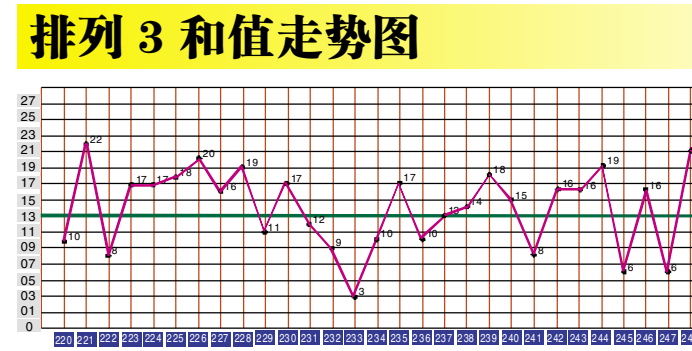

排列3 近期开奖号码分布图

Main table containing lottery results, distribution charts for 0-9, and various statistical data for 202-255 periods.

0-9分布图分析: 组选图上看,号码重心在左侧热出,热码0,1,7本期开出...

期看好大幅走势,看好2路号区开出,定位胆码参考2**...

和值与跨度分析: 和值本期在小数值区8点开出,下期则以小振幅走势的可能性较大...

四码参考:0269 一、4,5码复式参考 重叠码:从尾数走势图分析,近5期重叠码共...

和值在15点下落之后,走势出现继续下落,大幅走势看3点短期回补...

老石排三冷态预警 table with columns for sequence, cold indicator, and historical data.

和值在15点下落之后,走势出现继续下落,大幅走势看3点短期回补,随后走势反弹上升...

Large advertisement for 'ZBM 智博彩通' featuring lottery analysis services, contact information, and QR codes.