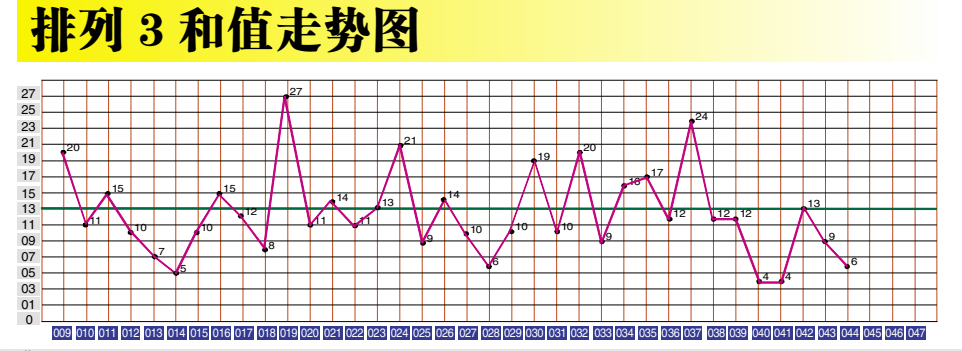

排列3 近期开奖号码分布图

Main table containing lottery results, distribution charts for digits 0-9, and various statistical data for the 3-digit lottery.

四码参考:1269. 一、4,5码复式参考. 二、直选追投方案参考. 三、冷态分析. 四、和值与跨度分析. Includes detailed analysis and recommendations for the 4-digit reference number 1269.

左右排3冷态预警. Table listing cold state warnings for various numbers and combinations, including frequency and historical data.

和值形成顺势下落, 小数连续7期出号. 从和值走势图看, 13点上升幅度为9, 随后两期振幅分别为4,3. 走势振幅逐渐减小, 小振幅走势继续留在中线以下出号还需设防.