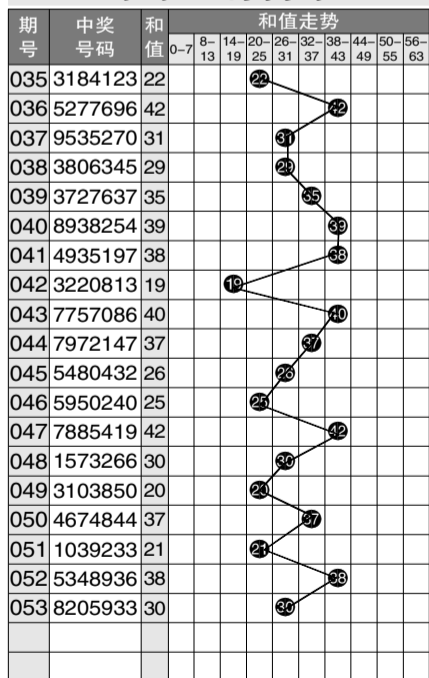

7 星彩开奖号码走势分布图

Table showing 7 Star Color lottery results from 012 to 053. Columns include 期号 (Draw Number), 开奖号码 (Winning Numbers), 和值 (Sum), 跨度 (Span), and seven columns for digit positions (第一位 to 第七位). Each column contains a grid with numbers 0-9 and lines indicating trends. A summary table at the bottom left shows cumulative counts, average gaps, and maximum gaps for each position.

7 星彩各位大小奇偶分布图

Table showing the distribution of odd/even and big/small numbers for each digit position (第一位 to 第七位) from draw 028 to 053. Columns include 期号 (Draw Number), 中奖号码 (Winning Numbers), and columns for each position with sub-columns for 大 (Big), 小 (Small), 奇 (Odd), 偶 (Even). The final two columns show 大小比例 (Big/Small Ratio) and 奇偶比例 (Odd/Even Ratio).

7 星彩和值走势图

7 星彩开奖公告

第20053期开奖公告
2020年6月21日开奖
本期投注总额:9,876,414元
本期开奖结果:8205933

Table showing prize levels (奖等级), number of winning tickets (中奖注数), and prize amount per ticket (每注奖金) for each level from 一等奖 (1st Prize) to 六等奖 (6th Prize).

1,000,000.00元奖金滚入下期奖池。