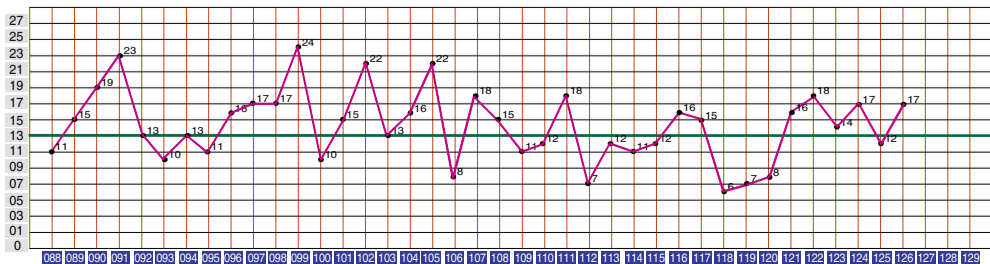

排列3 近期开奖号码分布图

Main table containing lottery results, distribution charts (百位, 十位, 个位), and statistical data for 排列3 from 2018 to 2020.

排列3 和值走势图

排列3 行列图

Grid of 3x3 matrices for 排列3 from 20115 to 20129, showing numbers in various positions.