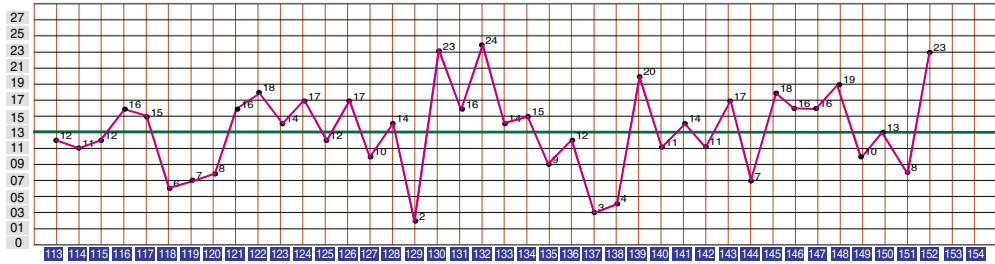

排列3 近期开奖号码分布图

Table of lottery results and trends for 排列3 (3-digit numbers). Columns include: 期号 (Draw Number), 去年奖号 (Last Year's Winning Numbers), 和值 (Sum), 10 (Ten), 0-9中奖项分布图 (0-9 digit distribution), 跨组选遗漏 (Cross-section遗漏), 百位走势图(A) (Hundreds digit trend), 百位 (Hundreds digit), 十位数走势图(B) (Tens digit trend), 十位 (Tens digit), 个位数走势图(C) (Units digit trend), 个位 (Units digit), 单选遗漏 (Single遗漏), 位置和 (Position sum), 重复号 (Repeated numbers), 和尾走势图 (Sum tail trend), 和尾路数 (Sum tail path count), 和值 (Sum).

排列3 和值走势图

排列3 行列图

Grid showing lottery results for draws 20144 through 20154. Each cell contains a 3x3 grid of numbers (1-9) with some numbers circled in blue. A QR code and text on the right encourage daily updates via WeChat.