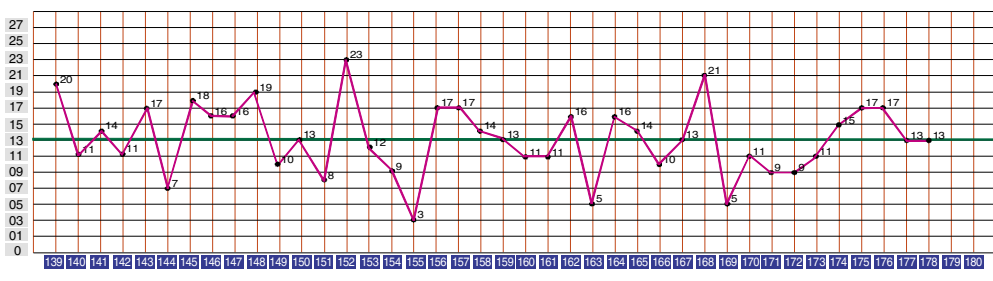

排列3 近期开奖号码分布图

Main table containing lottery results from 079 to 178, including columns for draw number, winning numbers, sum, 0-9 distribution, and various trend charts (百位数, 十位数, 个位数, 和尾).

排列3 和值走势图

排列3 行列表

Table showing lottery results for draws 20169 through 20179, including winning numbers and sum values.

Advertisement for lottery information updates, including a QR code and text: '排列3 开奖信息 每日实时更新 微信扫码 关注公众号获取!'