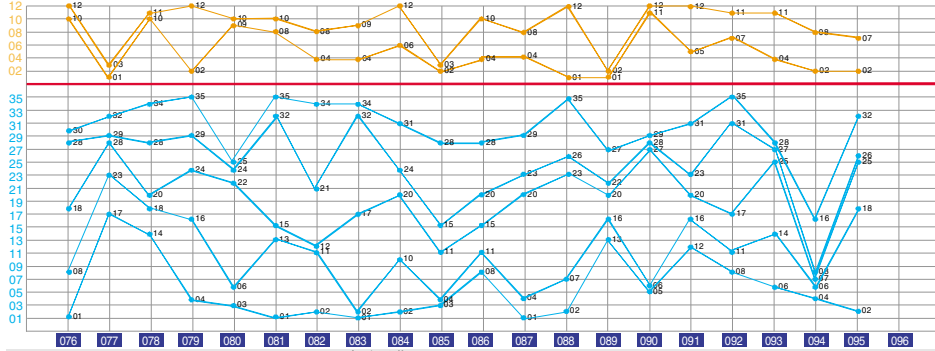

体彩大乐透开奖号码分布图

Main table showing lottery results for 2020, including front and back area numbers, and statistical data for counts and gaps.

体彩大乐透开奖号码 K 线走势图

体彩大乐透后区奖号行列图

Table showing back area lottery numbers for various periods (e.g., 第20091期, 第20092期).

QR code and text for real-time lottery information updates and WeChat follow.

本版参考纯属个人观点。本报提醒彩友,大额购彩有风险,投注需谨慎。