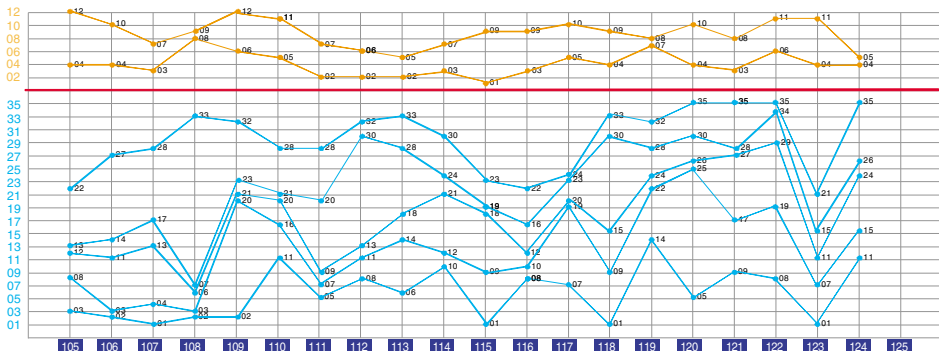

体彩大乐透开奖号码分布图

Main table showing lottery draw numbers, frequency statistics, and distribution for the '前区' (Front Zone) and '后区' (Back Zone) across multiple draws (期号).

体彩大乐透开奖号码 K 线走势图

体彩大乐透后区奖号行列图

Matrix of back zone winning numbers for draws 20120 through 20125.

QR code and text for real-time lottery information updates via WeChat.