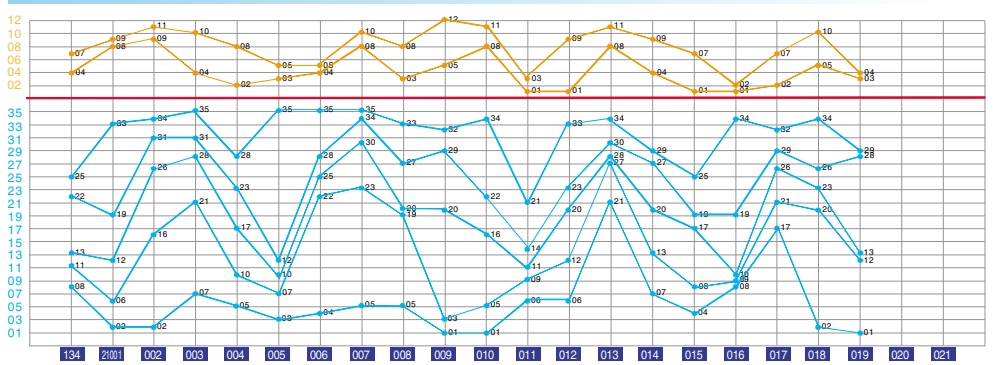

体彩大乐透开奖号码分布图

Main table showing lottery draw results with columns for '前区' (Front Area) and '后区' (Back Area). It includes detailed breakdowns of numbers, ratios, and specific draw dates from 079 to 21019.

体彩大乐透开奖号码 K 线走势图

体彩大乐透后区奖号行列图

Grid of lottery results for the back area (后区) across various draw periods, including draw numbers and specific ball numbers.

QR code and promotional text for getting real-time lottery results via WeChat, including the slogan '大乐透开奖信息实时更新 微信扫码关注获取!'.