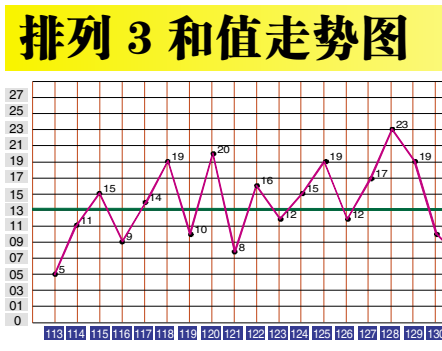

排列3 近期开奖号码分布图

Main table showing lottery results (year, prize, sum, etc.) and trend charts for digits (A, B, C) and sums from 050 to 150.

排列3 行列图: Grid of lotto tickets for various periods (21141-21151) and a QR code for more info.