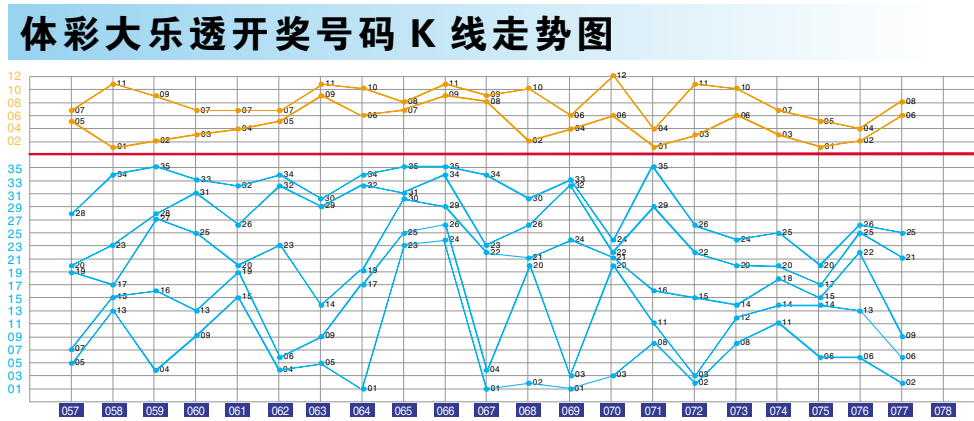

体彩大乐透开奖号码分布图

Main table showing lottery results for various periods, including front and back area numbers, ratios, and trends.

体彩大乐透后区奖号行列图 (Back area lottery number grid) and a QR code for more information.