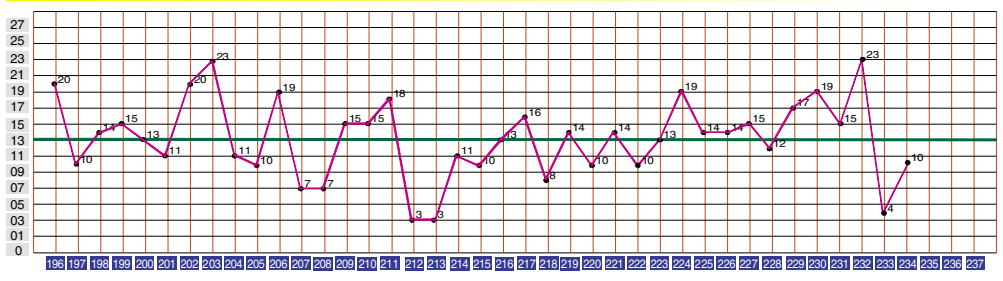

排列3 近期开奖号码分布图

Main table containing lottery results, distribution charts (A, B, C), and statistical data for 3D numbers. Includes columns for '去年奖号', '和值', '0-9中奖号码分布图', '组选遗漏', '百位数走势图(A)', '十位数走势图(B)', '个位数走势图(C)', '和值走势图', and '和尾路数'. Includes a '历史最大遗漏值' and '当期遗漏值' summary at the bottom.

排列3 和值走势图

排列3 行列表

Grid of lottery result tables for dates 21226 through 21236. Includes a QR code and promotional text: '排列3开奖信息 每日实时更新 微信扫码关注公众号获取!'