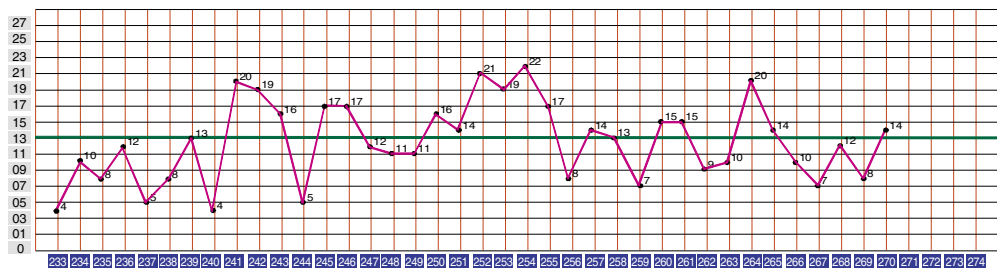

排列3 近期开奖号码分布图

Main table containing lottery results from 170 to 270, including winning numbers, prize amounts, and various statistical charts (趋势图) for each digit and the sum.

排列3 和值走势图

排列3 行列图

Grid of 3x3 matrices for drawings 21262 to 21272, showing the relationship between digits in rows and columns.

Advertisement for 排列3 (3-digit lottery) including a QR code and contact information for real-time updates.