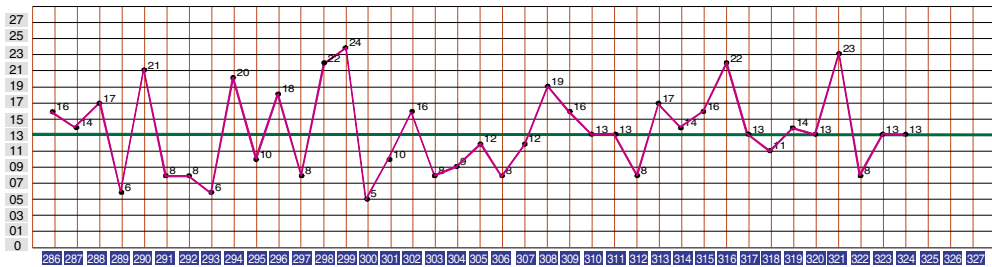

排列3 近期开奖号码分布图

Main table containing lottery draw results, statistics, and trend charts for digits from hundreds to units.

排列3 和值走势图

排列3 行列图

Grid of lottery combinations for dates Dec 21316 to Dec 21326, showing row and column patterns.

二维码 (QR code) for lottery information, including text: 排列3开奖信息 每日实时更新 微信扫码关注 关注公众号获取!